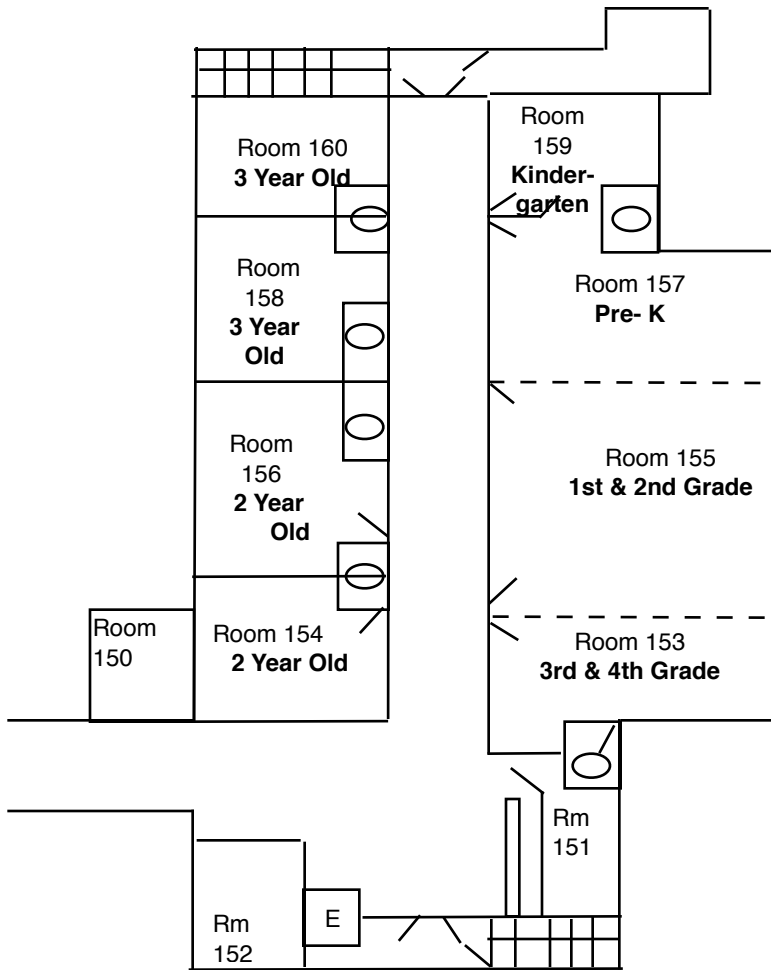

# Classroom locations beginning February 1

		Chapel			Great Commission Room Room 108 <b>Youth</b>	
Room 100 A	Room 100B		Room 102 <b>1 Year Old 12-18 mo.</b>	Room 104 <b>1 Year Old 18-24 mo.</b>	Room 106 <b>Youth</b>	Room 107 <b>Youth</b>
		Gathering Hall				
Women's Restroom	Men's Restroom		Room 101 <b>Sleeping/ Nursing</b>	Room 103 <b>Infants</b>	Room 105 <b>Crawlers</b>	Women's Restroom

# Classroom locations beginning February 1

First Floor

Second Floor