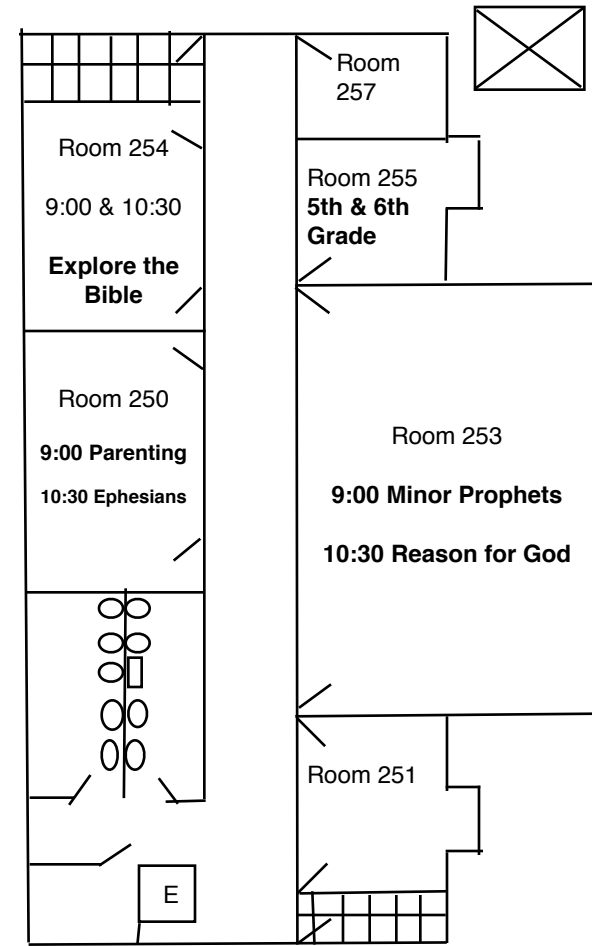

# Classroom locations beginning February 1

		Chapel			Great Commission Room Room 108 <b>Youth</b>	
Room 100 A	Room 100B		Room 102 <b>1 Year Old 12-18 mo.</b>	Room 104 <b>1 Year Old 18-24 mo.</b>	Room 106 <b>Youth</b>	Room 107 <b>Youth</b>
		Gathering Hall				
Women's Restroom	Men's Restroom		Room 101 <b>Sleeping/ Nursing</b>	Room 103 <b>Infants</b>	Room 105 <b>Crawlers</b>	Women's Restroom

# Classroom locations beginning February 1

First Floor

Second Floor